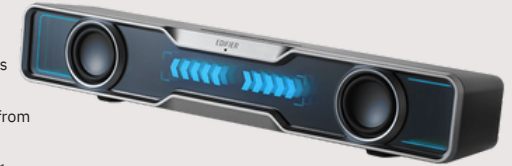

Main Speaker: 216.8×141.5×213mm
Subsidiary Speaker: 213×212×130mm
(L×W×H)

QD35

Tabletop Bluetooth Speaker with GaN charger

Features:

- Reduces acoustic resonance, quadratic element design
- Gallium Nitride smart 35W charging system through one USB-C port and one USB-A port; 3x efficient in more conversion than standard adapter
- Both Hi-Res AUDIO and Hi-Res AUDIO WIRELESS are certified, supporting audio signals with the sampling rate of 44.1kHz, 48kHz and 96 kHz. Equipped with advanced sound amplifier and DSP technology to build powerful tweeter and woofer without distortion; customized EQ setting via Edifier Connect App
- Bluetooth, USB-A, Aux-in
- Mechanical turning knob control mood light color selection & brightness; real-time clock display; works with Edifier Connect app

NEW ARRIVAL
 זמין עכשיו במלאי טכנו-רצף
 מחיר מומלץ לצרכן: 179 ש"ח

5W
 USB-A Soundcard / Bluetooth
 383.2x86.3x71.2mm (LxWxH)

QS30

PC Speaker with Quality Sound and Splendid Light Effects

Features:

- 2.5W+2.5W (RMS) total output power with quality sound
- Dual 2" full-range drivers with independent acoustic cavities and bass reflex ports
- Attached USB cable for power supply and audio streaming from your computer
- Bluetooth V5.4 audio receiver for seamless audio streaming with stable connection
- Splendid light effects powered by patented TempoAbyss technology
- Built-in high-sensitivity microphone
- Multiple preset sound effects for music, movie, and gaming
- Works with EDIFIER ConneX Mobile App and EDIFIER TempoHub Computer App