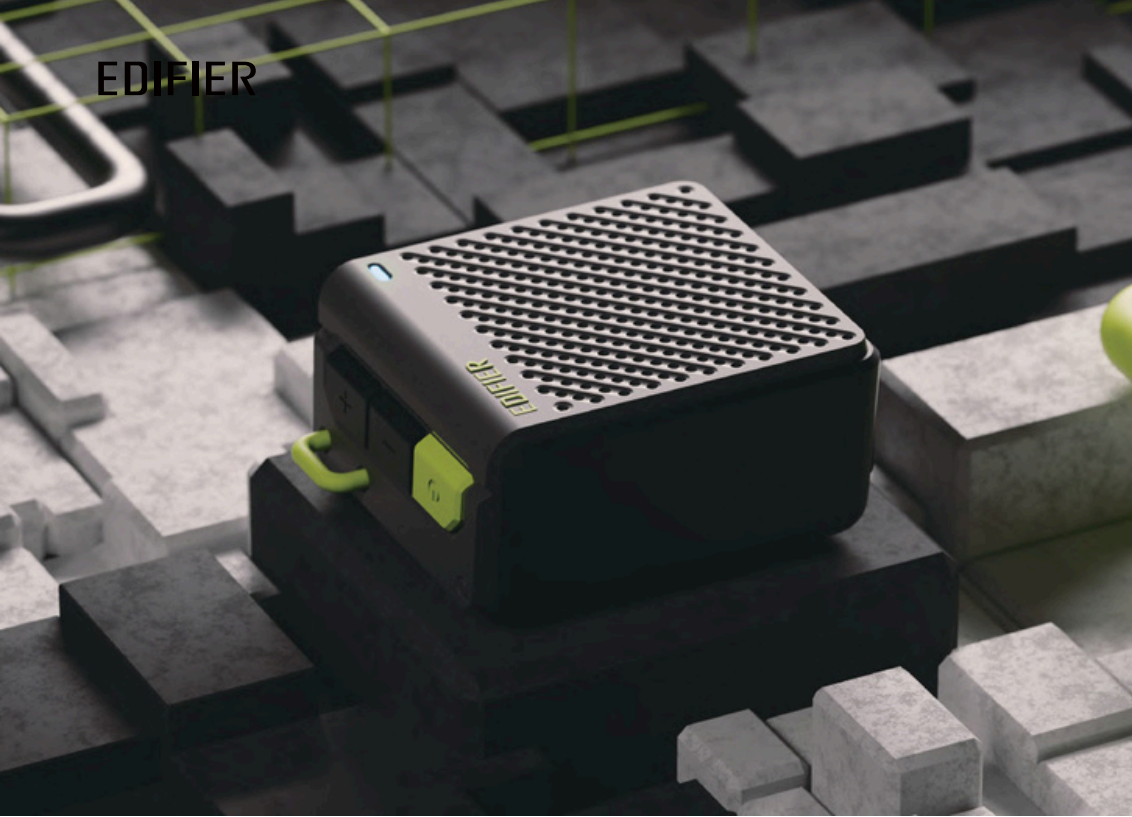

MP230

Tabletop Bluetooth Speaker

Features:

- Great sound quality with 20W RMS power output
- 9 hours playback via Bluetooth by 2 hours charging
- Retro design with perfect replica of piano-like key buttons, complemented by legendary palette and boutique mesh
- Rich connectivity through Bluetooth, USB-C port, AUX port, and microSD port
- Easy control by front buttons

NEW ARRIVAL
 זמין עכשיו במלאי טכנו-רזף
 מחיר מומלץ לצרכן: 349 ש"ח

MP260

Multifunctional Integrated 2.1 Channel Bluetooth Speaker

Features:

- Versatile functions with clock and alarm
- 7 hours playback via Bluetooth by the 2500mAh battery
- Quality wooden enclosure and bass reflex port for great sound quality with 20W RMS power output
- Intelligent LED screen adaptive to environment brightness
- AUX input, USB, USB drive, Bluetooth and micro SD supported
- Easy control by multi-function buttons

MP85

Portable Bluetooth Speaker

Features:

- Long life music playtime with 500mAh built-in battery
- Weighing around 70g with carrying lanyards
- Enjoy the quality music with 40mm driver
- Bluetooth v5.3
- Easy operation by FULL control panel
- Edifier connect app supported with EQ settings

Main Speaker: 216.8×141.5×213mm
Subsidiary Speaker: 213×212×130mm
(L×W×H)

QD35

Tabletop Bluetooth Speaker with GaN charger

Features:

- Reduces acoustic resonance, quadratic element design
- Gallium Nitride smart 35W charging system through one USB-C port and one USB-A port; 3x efficient in more conversion than standard adapter
- Both Hi-Res AUDIO and Hi-Res AUDIO WIRELESS are certified, supporting audio signals with the sampling rate of 44.1kHz, 48kHz and 96 kHz. Equipped with advanced sound amplifier and DSP technology to build powerful tweeter and woofer without distortion; customized EQ setting via Edifier Connect App
- Bluetooth, USB-A, Aux-in
- Mechanical turning knob control mood light color selection & brightness; real-time clock display; works with Edifier Connect app