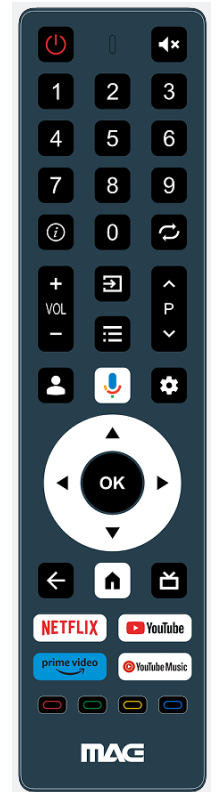

55" UHD Google TV | Model: G55D25

55 Inch LED TV	Ultra HD Resolution	Low Power Consumption	Wide viewing angle
-----------------------	----------------------------	------------------------------	---------------------------

Display	
Screen Size	55"
Aspect Ratio	16:9
Resolution	3840x2160@60Hz
Response Time	6.5ms
Max Brightness	Min:250cd/m2, Typ:300cd/m2
Contrast ratio	5000:1
View Angle H/V	Typ (H178° , V178°)
Pixel Pitch	0.372(H)x3(RGB)x0.372(V)
Color Depth	1.07G

I/O Jack	
OPTICAL	1
HDMI	3
RF IN	1
AV IN	mini AV-IN
CVBS IN2	NO
Speakers	8W+8W
USB	2
RJ45	1
Bluetooth(Version)	5.1

Tuner	
T2S2	T2
Compatibility (FHD/HD READY/UHD)	UHD
HDMI W/ARC	HDMI 1

Smart System	
CPU	ARM Cortex-A55/1.53GHz/Quad core
RAM	2GB
ROM	8GB
WIFI	2.4G, Support 802.11a/b/g/n/ac [2T2R(2.4G+5G)+BT]
Ethernet	10M/100M
System	Google Andriod OS14

Enhancement	
Cinema adaption	16:9
Voltage	AC100-240V,50/60Hz
Max. Power Consumption	≤150W
Stand By	≤0.5W

Google TV

55" UHD Google TV | Model: G55D25

55 Inch
LED TV

Ultra HD
Resolution

Low Power
Consumption