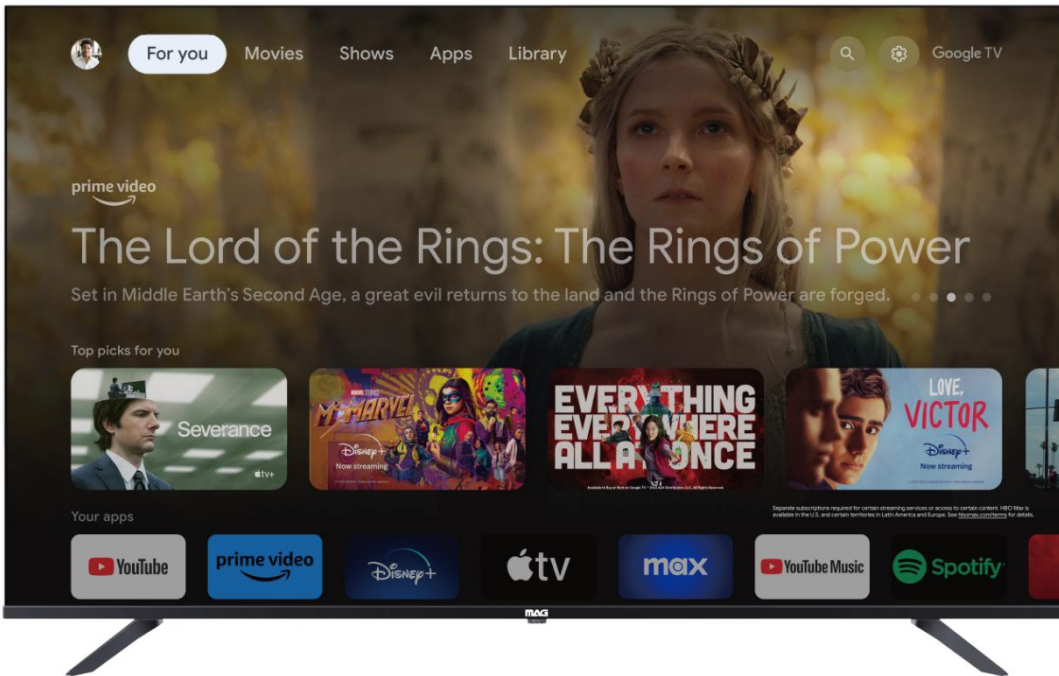

55" UHD Google TV | Model: G55D25

55 Inch LED TV	Ultra HD Resolution	Low Power Consumption	Wide viewing angle
-----------------------	----------------------------	------------------------------	---------------------------

Display	
Screen Size	55"
Aspect Ratio	16:9
Resolution	3840x2160@60Hz
Response Time	6.5ms
Max Brightness	Min:250cd/m2, Typ:300cd/m2
Contrast ratio	5000:1
View Angle H/V	Typ (H178° , V178°)
Pixel Pitch	0.372(H)x3(RGB)x0.372(V)
Color Depth	1.07G