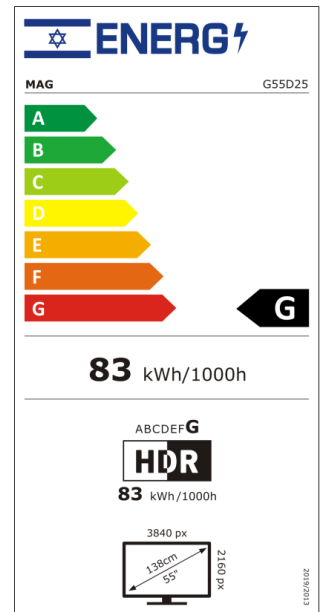

55" UHD Google TV | Model: G55D25

55 Inch LED TV	Ultra HD Resolution	Low Power Consumption	Wide viewing angle
-----------------------	----------------------------	------------------------------	---------------------------

Display	
Screen Size	55"
Aspect Ratio	16:9
Resolution	3840x2160@60Hz
Response Time	6.5ms
Max Brightness	Min:250cd/m2, Typ:300cd/m2
Contrast ratio	5000:1
View Angle H/V	Typ (H178° , V178°)
Pixel Pitch	0.372(H)x3(RGB)x0.372(V)
Color Depth	1.07G

Enhancement	
Cinema adaption	16:9
Voltage	AC100-240V,50/60Hz
Max. Power Consumption	≤150W
Stand By	≤0.5W

Google TV

55" UHD Google TV | Model: G55D25

55 Inch
LED TV

Ultra HD
Resolution

Low Power
Consumption

Wide viewing
angle

Mechanical	
WxDxH mm (with leg)	1226*350*764mm
WxDxH mm (without leg)	1226*89*720mm
Carton WxDxH	1321*120*804mm
Net Weight	11.1KG
Gross Weight	14.9KG
Wall Mount vesa standard	300*300mm