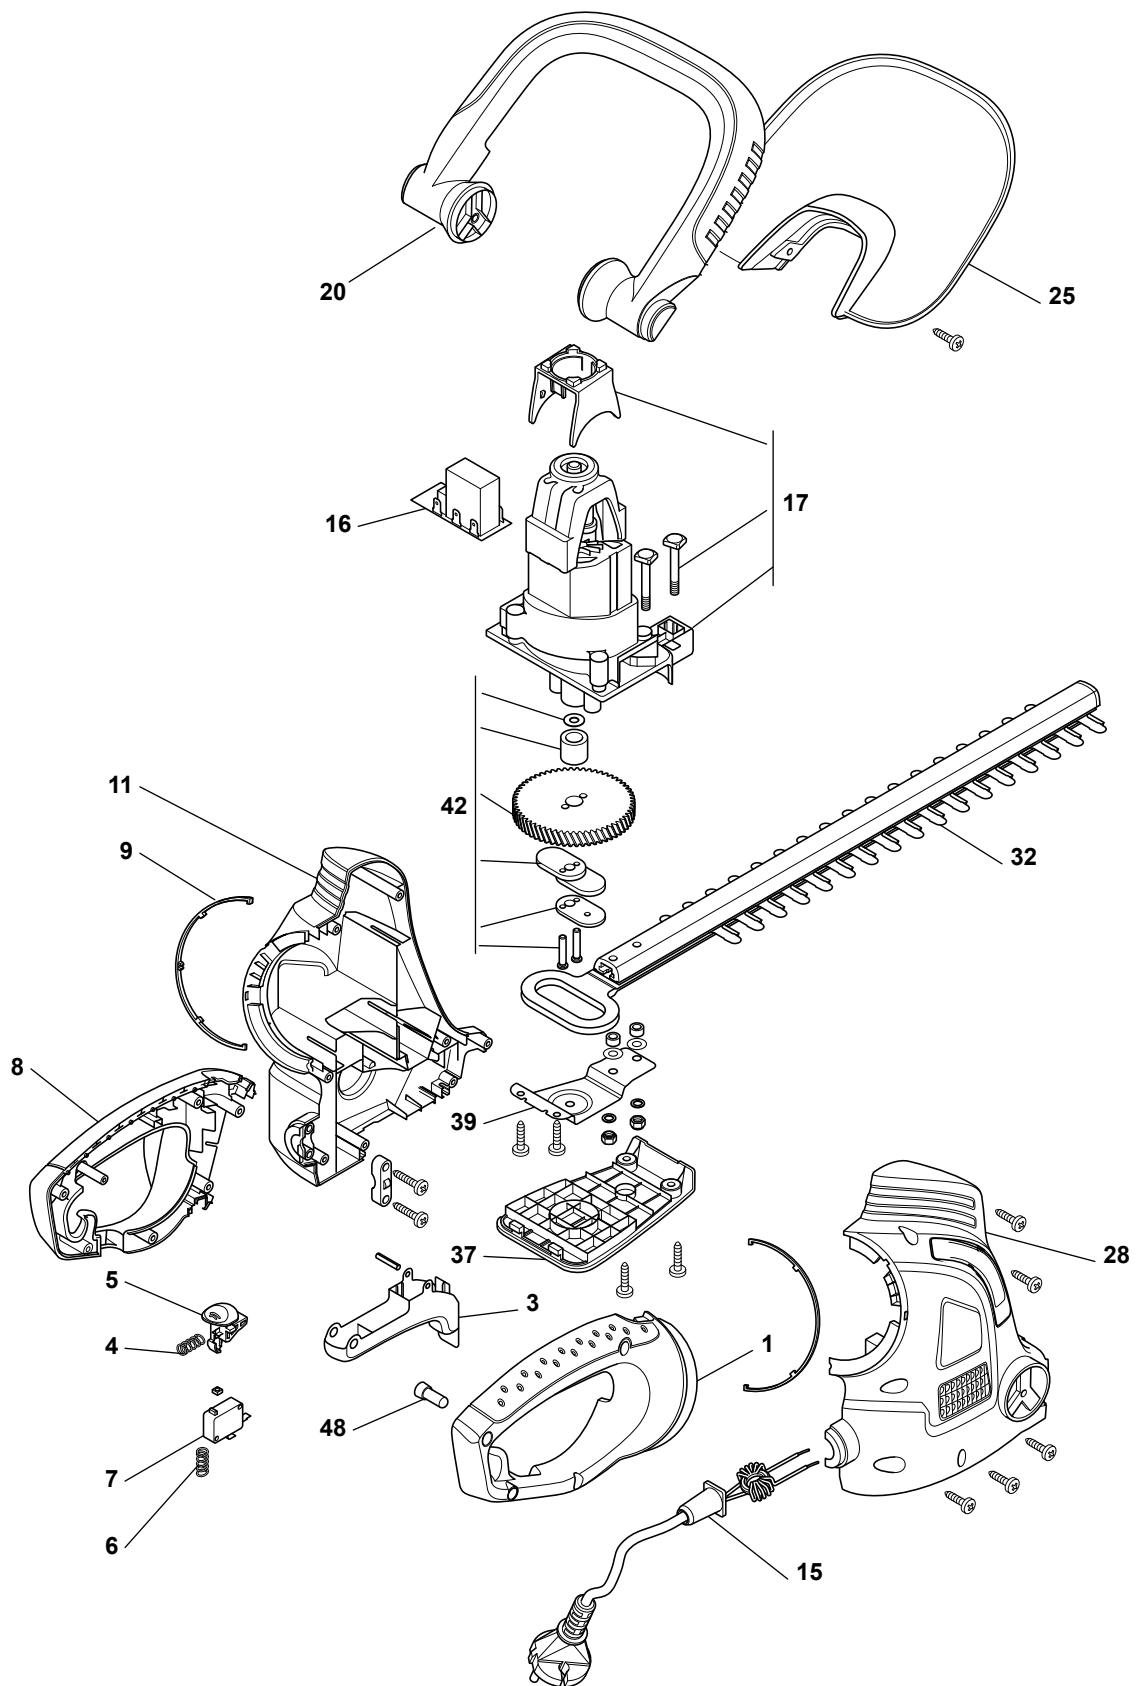

www.stiga.com

Illustrated Parts List

for model:

SHT 600

- Use GLOBAL GARDEN PRODUCT genuine spare parts specified in the parts list for repair and/or replacement.
- Then contents described in the parts list may change due to improvement.
- The drawings of the spare part are only indicative and might not represent the part in question exactly.
- The indications "right" - "left" - "front" - "rear" refer to the position of the operator when using the machine.
- When placing orders of parts for repair and/or replacement, make sure that the illustrated parts list is the one applying to the machine's year of manufacture, as shown on the identification plate attached to the machine.

THIS INFORMATION IS NOT INTENDED FOR SALE OR RESALE, AND THIS NOTICE MUST REMAIN ON ALL COPIES.

www.ggp-group.com

| SHT 600 | | Electric hedge trimmer | | |
|---------|-------------|------------------------|-----------------------|------------------------------|
| POS | CODE | Q.TY | DESCRIPTION | NOTES |
| 1 | 118802958/0 | 1 | Right Handgrip Yellow | with overmould black |
| 3 | 118800576/0 | 1 | Switch Lever | |
| 4 | 118800577/0 | 1 | Spring | |
| 5 | 118800578/0 | 1 | Button | |
| 6 | 118800579/0 | 1 | Spring | |
| 7 | 118800580/0 | 1 | Switch | |
| 8 | 118802960/0 | 1 | Left Handgrip Yellow | with overmould black |
| 9 | 118800582/0 | 2 | Ring | |
| 11 | 118803029/0 | 1 | Left Handgrip | yellow with black insert |
| 15 | 118800584/0 | 1 | Power Cord Assy | |
| 16 | 118800585/0 | 1 | Electronic Card | |
| 17 | 118800587/0 | 1 | Motor | |
| 20 | 118803030/0 | 1 | Front Handgrip Ass. | with soft grip yellow/ black |
| 24 | 118803031/0 | 1 | Lower Handgrip | |
| 25 | 118800589/0 | 1 | Guard | |
| 28 | 118803032/0 | 1 | Right Handgrip | yellow with black insert |
| 32 | 118800573/0 | 1 | Blade Ass.Y | |
| 37 | 118800591/0 | 1 | Lower Case | |
| 39 | 118800592/0 | 1 | Blade Guard | |
| 42 | 118800593/0 | 1 | Transmission Unit | |
| 48 | 118800594/0 | 1 | Button | |